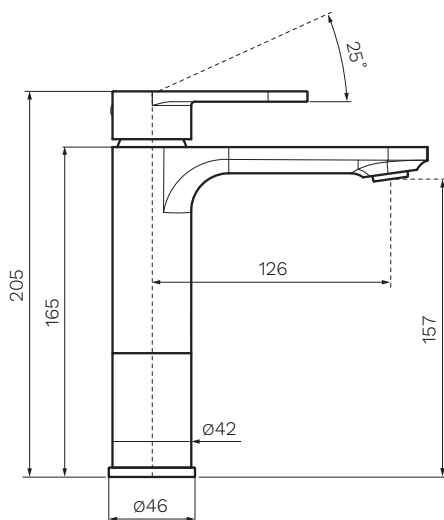

ABC II Mid Basin Mixer

Product Code: HA2.01-1HH60.XX

(see colour codes below)

The ABC II collection of bathroom and kitchen tapware combines strong styling and solid construction. ABC II is available in several, highly durable special finishes.

Polished
Chrome

Matt
Black

Brushed
Nickel

Brushed
Brass

Fucile

Colour & Finish — Polished Chrome, Matt Black (02), Brushed Nickel (41),
Brushed Brass (46), Fucile (50)

Material — Brass

W x D x H — 46 x 170 x 205mm

Operation — Tilt and Turn

Outlet Type — 126mm Reach. Angle of Flow adjustable

Application — Basin

WELS — 6 STAR 4.0L/min Flow

Warranty — 15 Years (Conditions Apply)

PARISI