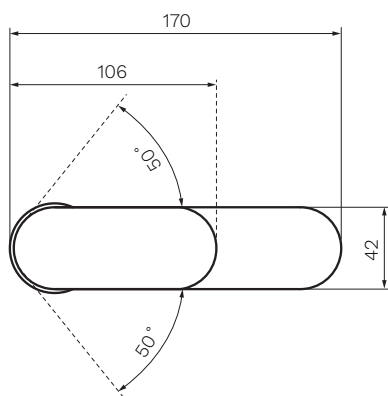

ABC II Mid Basin Mixer

Product Code: HA2.01-1HH60.XX

(see colour codes below)

The ABC II collection of bathroom and kitchen tapware combines strong styling and solid construction. ABC II is available in several, highly durable special finishes.

Polished
Chrome

Matt
Black

Brushed
Nickel

Brushed
Brass

Fucile

Colour & Finish — Polished Chrome, Matt Black (02), Brushed Nickel (41),
Brushed Brass (46), Fucile (50)

Material — Brass

W x D x H — 46 x 170 x 205mm

Operation — Tilt and Turn

Outlet Type — 126mm Reach. Angle of Flow adjustable

Application — Basin

WELS — 6 STAR 4.0L/min Flow

Warranty — 15 Years (Conditions Apply)

PARISI